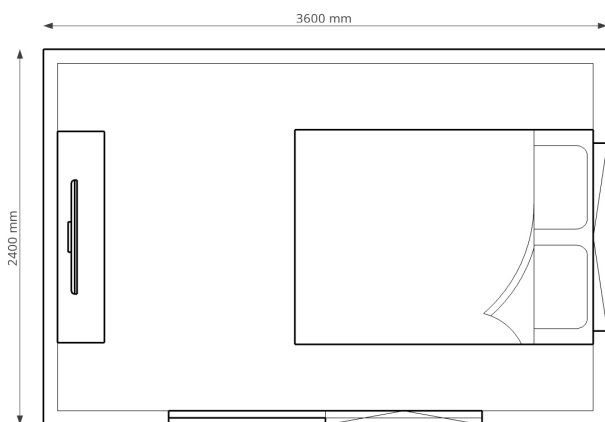

Studio Cabin 8.6m² x1

From \$22,590*

Studio Cabin | Exterior Size: 3.6 x 2.4m / 8.64m²

Experience the freedom with our most compact design, the Studio Cabin. If you have teen kids needing their own bedroom or you want a quiet space to transform into the ultimate work-from-home environment, this cabin has got you covered. You can customise the Studio Cabin with a range of optional extras to make this cabin your own. Contact us on 021 884 866 for more information or to arrange to see our latest show cabin.